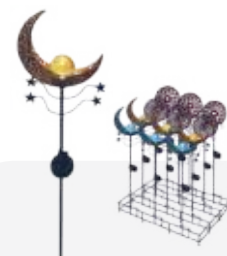

SWANSEA

Art. No.: 19197.000.00
Quantity: 13 pcs

PLYMOUTH

Art. No.: 21171.000.00
Quantity: 1 pcs

MANDALA MOON BLUE

Art. No.: 25131.000.00
Quantity: 4 pcs

MANDALA MOON ORANGE

Art. No.: 25132.000.00
Quantity: 4 pcs