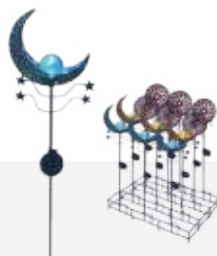

SWANSEA

Art. No.: 19197.000.00
Quantity: 13 pcs

PLYMOUTH

Art. No.: 21171.000.00
Quantity: 1 pcs

MANDALA MOON BLUE

Art. No.: 25131.000.00
Quantity: 4 pcs

MANDALA MOON ORANGE

Art. No.: 25132.000.00
Quantity: 4 pcs