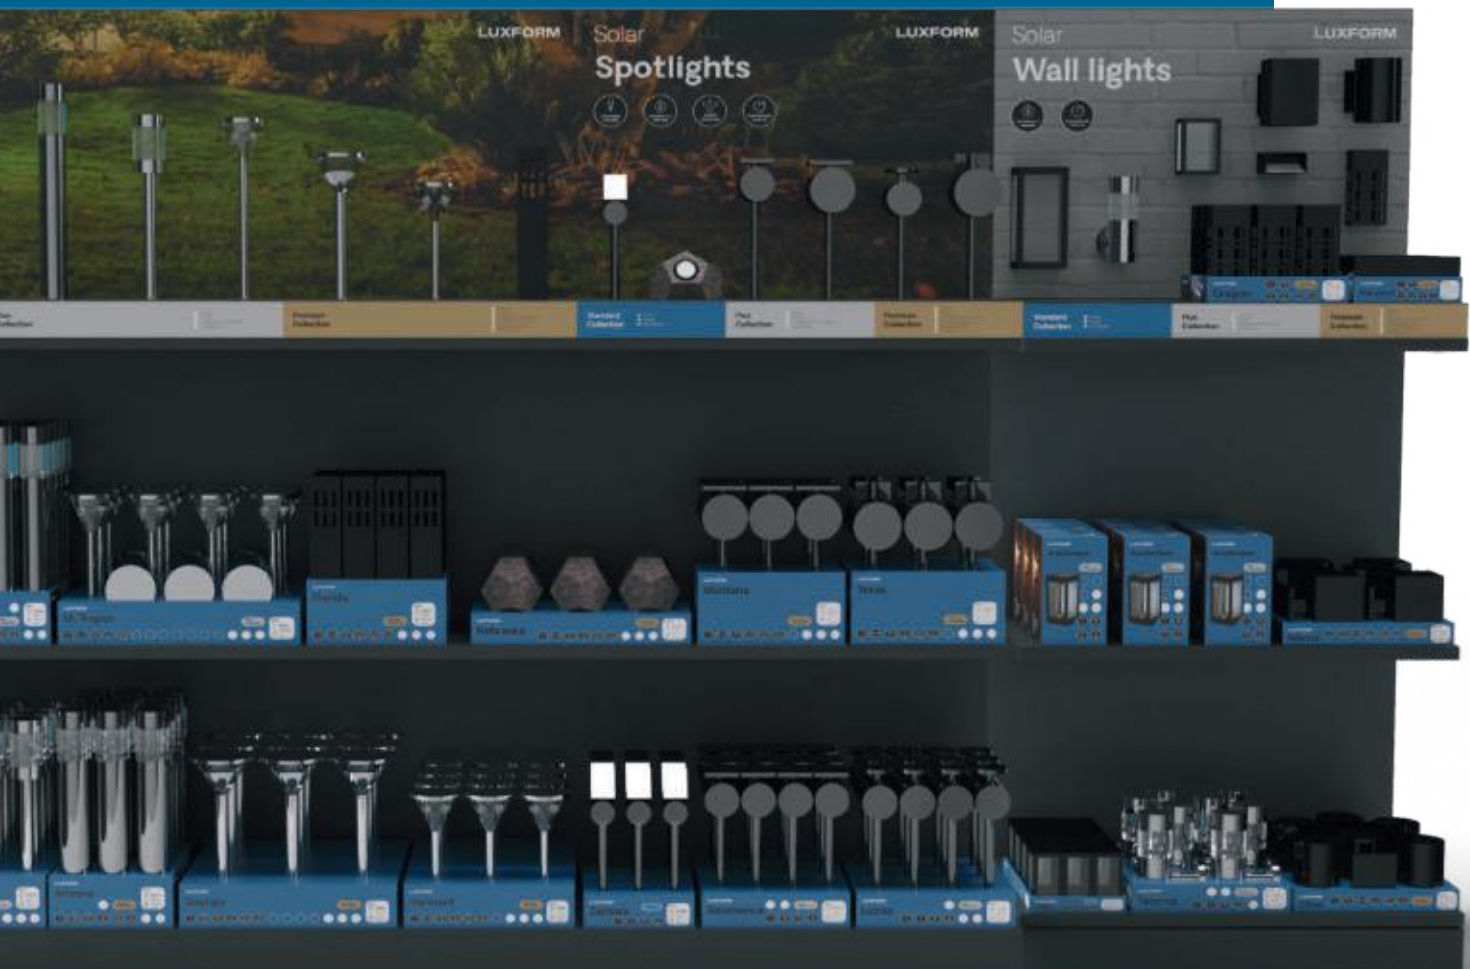

Everything is clearly classified according to Standard, Plus and Premium.

Standard Collection

Plus Collection

Premium Collection