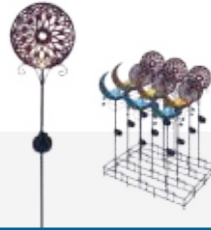

MANDALA SUNSHINE

Art. No.: 25152.000.00
Quantity: 4 pcs

8 719099 251522 >